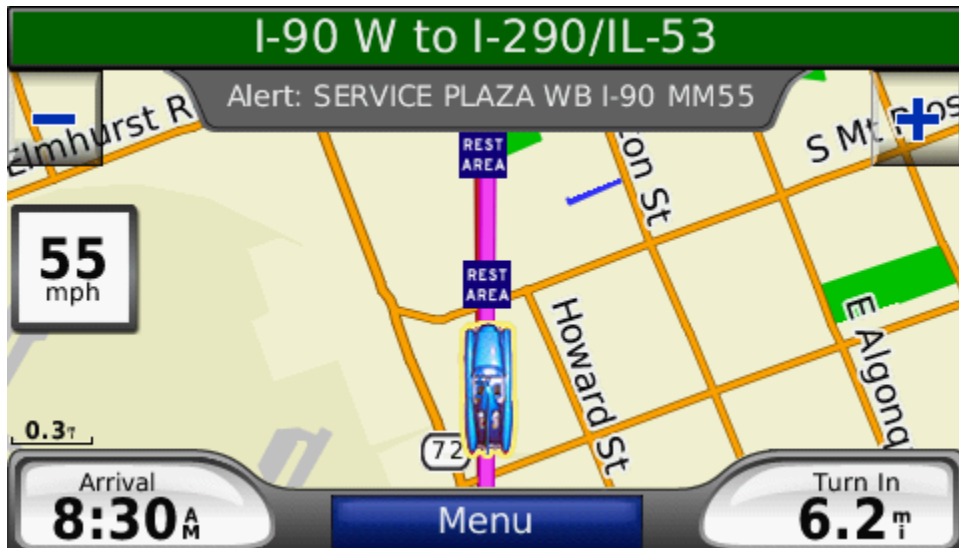

Garman nüvi 750 Custom POI Alert Examples

Rest Areas – Blue 1950 Batmobile w/yellow glow

Note icons for both eastbound and westbound exits

3d Example Custom POI only

2d Example Custom POI only

More Detail (ramps) if Rest Area is Waypoint or Endpoint

Normal routing alerts for directions may cancel custom POI alert header,
but custom POI icons still display

3d Example with Waypoint selected from Garmin POI also on Route

2d Example with Waypoint selected from Garmin POI also on Route